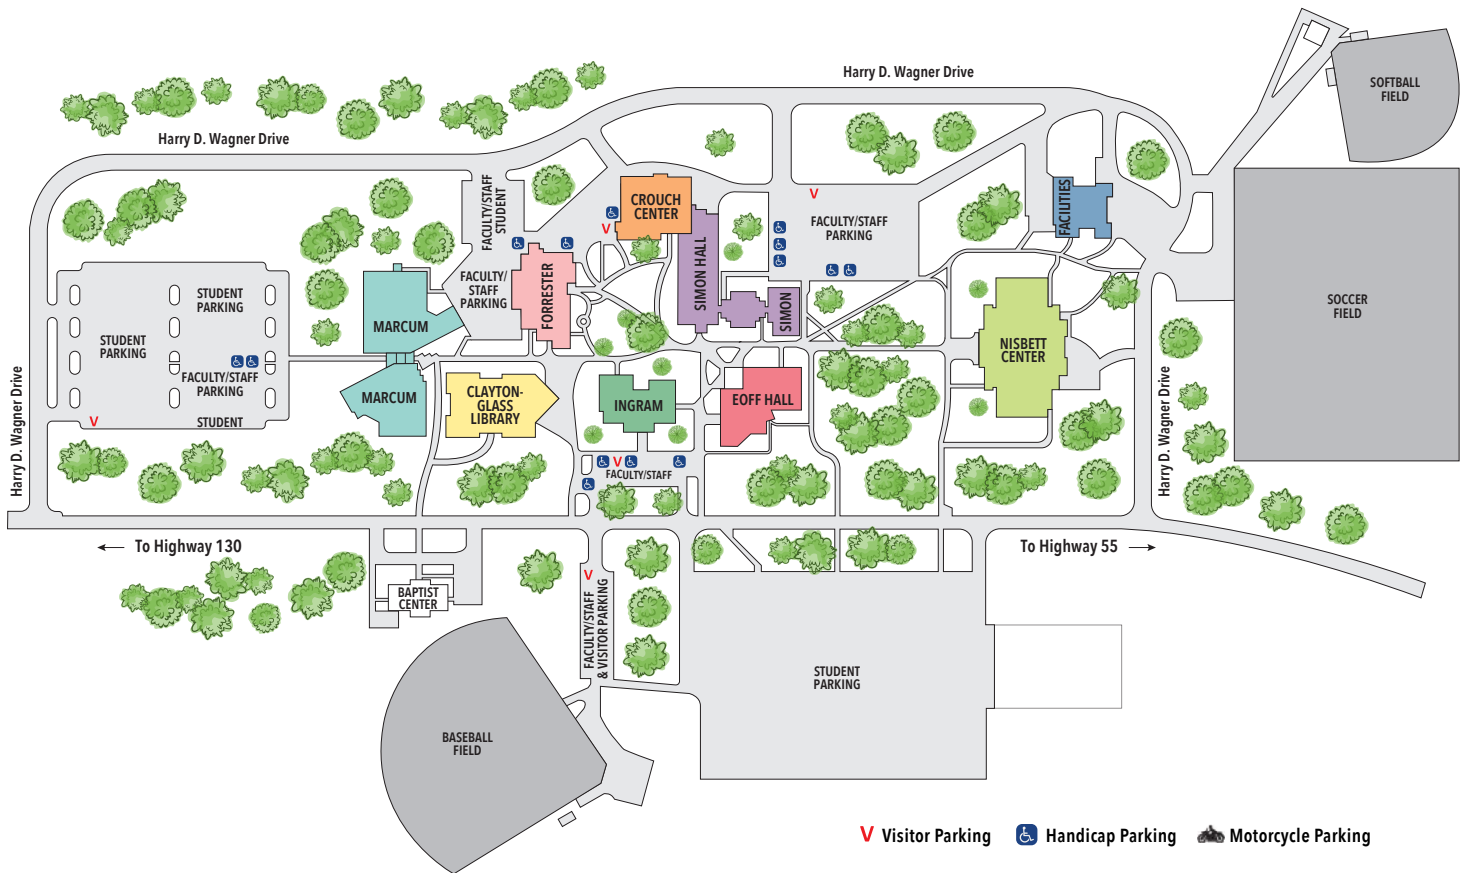

MOORE COUNTY / TULLAHOMA CAMPUS

KEY INFORMATION

Marcum Technology Center

Motlow College Foundation
IT Help Desk (2nd Floor)
Nursing (2nd Floor)

Clayton-Glass Library

Library Services
Computer Lab
Writing Center
Math Lab
Copying & Printing
XR Lab

Forrester Student Center

Bookstore
Cafeteria
Student Lounge & Game Room

Crouch Center

Admissions & Records
Disability & Testing Services
Completion Coaches
Veteran's Affairs
Financial Aid (2nd Floor)

Ingram Administration

Administrative Offices
Business Office
Human Resources

Simon Hall

Classrooms and Labs
Honors Center

Eoff Hall

Art Gallery
Powers Auditorium

Nisbett Center

Athletics
Gymnasium

Facilities

Shipping & Receiving

MOORE COUNTY/TULLAHOMA CAMPUS

Serving Moore County, Tullahoma, Shelbyville, Winchester, & Southern Middle Tennessee

Street Address: 6015 Ledford Mill Rd., Tullahoma, TN 37388

Mailing Address: PO Box 8500, Lynchburg, TN 37352